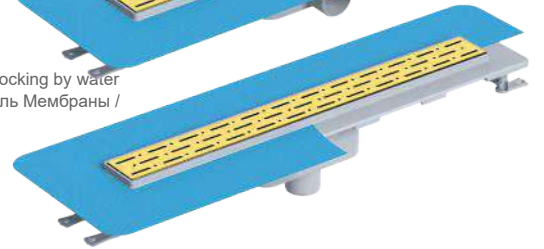

LINE GOLD

Code	Outlet	Size	Icon
4022.0Y050G.033.1	Ø 50	33 cm	12
4022.0Y050G.040.1	Ø 50	40 cm	12
4022.0Y050G.050.1	Ø 50	50 cm	12
4022.0Y050G.060.1	Ø 50	60 cm	12
4022.0Y050G.080.1	Ø 50	80 cm	12

* Shower drain / Ø 50 horizontal outlet / Plastic body / Stainless grid / Odor blocking by water
* Душевой канал / Ø 50 Боковой выход / пластичное тело / Нержавеющая решетка / Гидрозатвор /
قناة دش/ هيكل بلاستيكي / مع مخرج ٥٠ ملم / و شبكة مقاومه للصدأ / مع مانع الروائح الكريهة

4022.0A050G.033.1	Ø 50	33 cm	12
4022.0A050G.040.1	Ø 50	40 cm	12
4022.0A050G.050.1	Ø 50	50 cm	12
4022.0A050G.060.1	Ø 50	60 cm	12
4022.0A050G.080.1	Ø 50	80 cm	12

* Shower drain / Ø 50 vertical outlet / Plastic body / Stainless grid / Odor blocking by water
* Душевой канал / Ø 50 Нижний выход / пластичное тело / Нержавеющая решетка / Гидрозатвор /
قناة دش/ هيكل بلاستيكي / مع مخرج ٥٠ ملم / و شبكة مقاومه للصدأ / مع مانع الروائح الكريهة

LINE GOLD T.M.

Code	Outlet	Size	Icon
4022.TY050G.033.1	Ø 50	33 cm	12
4022.TY050G.040.1	Ø 50	40 cm	12
4022.TY050G.050.1	Ø 50	50 cm	12
4022.TY050G.060.1	Ø 50	60 cm	12
4022.TY050G.080.1	Ø 50	80 cm	12

* Shower drain / Ø 50 Horizontal outlet / Plastic body / Stainless grid Textile membrane / Odor blocking by water
* Душевой канал / Ø 50 боковой выход / пластичное тело / Нержавеющая решетка / Текстиль Мембраны /
Гидрозатвор /
قناة دش/ هيكل بلاستيكي / مع مخرج ٥٠ ملم / و شبكة مقاومه للصدأ / مع مانع الروائح الكريهة

4022.TA050G.033.1	Ø 50	33 cm	12
4022.TA050G.040.1	Ø 50	40 cm	12
4022.TA050G.050.1	Ø 50	50 cm	12
4022.TA050G.060.1	Ø 50	60 cm	12
4022.TA050G.080.1	Ø 50	80 cm	12