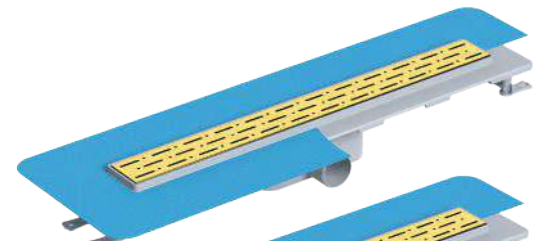

LINE GOLD

Code	Outlet	Size	Icon
4022.0Y050G.033.1	Ø 50	33 cm	12
4022.0Y050G.040.1	Ø 50	40 cm	12
4022.0Y050G.050.1	Ø 50	50 cm	12
4022.0Y050G.060.1	Ø 50	60 cm	12
4022.0Y050G.080.1	Ø 50	80 cm	12

* Shower drain / Ø 50 horizontal outlet / Plastic body / Stainless grid / Odor blocking by water
* Душевой канал / Ø 50 Боковой выход / пластичное тело / Нержавеющая решетка / Гидрозатвор /
قناة دش/ هيكل بلاستيكي / مع مخرج ٥٠ ملم / و شبكة مقاومه للصدأ / مع مانع الروائح الكريهة

4022.0A050G.033.1	Ø 50	33 cm	12
4022.0A050G.040.1	Ø 50	40 cm	12
4022.0A050G.050.1	Ø 50	50 cm	12
4022.0A050G.060.1	Ø 50	60 cm	12
4022.0A050G.080.1	Ø 50	80 cm	12

* Shower drain / Ø 50 vertical outlet / Plastic body / Stainless grid / Odor blocking by water
* Душевой канал / Ø 50 Нижний выход / пластичное тело / Нержавеющая решетка / Гидрозатвор /
قناة دش/ هيكل بلاستيكي / مع مخرج ٥٠ ملم / و شبكة مقاومه للصدأ / مع مانع الروائح الكريهة

LINE GOLD T.M.

Code	Outlet	Size	Icon
4022.TY050G.033.1	Ø 50	33 cm	12
4022.TY050G.040.1	Ø 50	40 cm	12
4022.TY050G.050.1	Ø 50	50 cm	12
4022.TY050G.060.1	Ø 50	60 cm	12
4022.TY050G.080.1	Ø 50	80 cm	12

* Shower drain / Ø 50 Horizontal outlet / Plastic body / Stainless grid Textile membrane / Odor blocking by water
* Душевой канал / Ø 50 боковой выход / пластичное тело / Нержавеющая решетка / Текстиль Мембраны /
Гидрозатвор /
قناة دش/ هيكل بلاستيكي / مع مخرج ٥٠ ملم / و شبكة مقاومه للصدأ / مع مانع الروائح الكريهة

4022.TA050G.033.1	Ø 50	33 cm	12
4022.TA050G.040.1	Ø 50	40 cm	12
4022.TA050G.050.1	Ø 50	50 cm	12
4022.TA050G.060.1	Ø 50	60 cm	12
4022.TA050G.080.1	Ø 50	80 cm	12