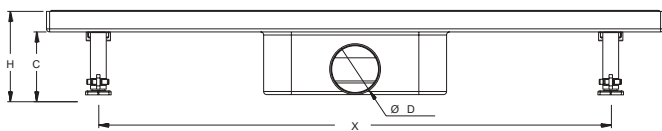

Details

DN 50 Horizontal and vertical outlet - compatible with PVC pipe connections, blocking odor by water (36mm). The flow rate is 32 liters/min. Resistant against external chemical effects, operating temperature is between -30°C and +75°C. The grid is made of 304 grade stainless steel.

Advantages

With its 304 grade stainless steel grid, it has a quality and stylish-looking. It can be easily applied at floor. With its odor blocking by water support, it prevents the bad smell coming from the installation. With its adjustable height legs, it can be adjusted depending on the screed concrete. High resistance against the organic and inorganic chemicals, resistant against most acidic and salty aqueous oxidation.

Areas of Usage

Common use of bathroom shower, hospital and hotel shower areas, locker-room shower areas etc.

Customized Production

Grid patterns can be chosen in gold, bronze or other optional colors in accordance with your desire.

Warning

It is not recommended to use high-density cleaners for a long-time.