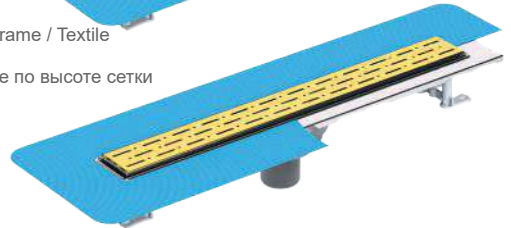

LEGAL

Code	Outlet	Size	
4043.0Y050G.033.1	Ø 50	33 cm	12
4043.0Y050G.040.1	Ø 50	40 cm	12
4043.0Y050G.050.1	Ø 50	50 cm	12
4043.0Y050G.060.1	Ø 50	60 cm	12
4043.0Y050G.080.1	Ø 50	80 cm	12

* Shower drain / Ø 50 Horizontal outlet / Stainless body / Adjustable height stainless frame / Odor blocking by water

* Душевой канал / Ø 50 боковой выход / Корпус Из Нержавеющей С регулировкой высоты / Нержавеющая решетка / Гидрозатвор / قنارة دش / هيكل مقاوم للصدأ / مع مخرج ٥٠ ملم / و شبكة مقاومة للصدأ / مع مانع الروائح الكريهة

4043.0A050G.033.1	Ø 50	33 cm	12
4043.0A050G.040.1	Ø 50	40 cm	12
4043.0A050G.050.1	Ø 50	50 cm	12
4043.0A050G.060.1	Ø 50	60 cm	12
4043.0A050G.080.1	Ø 50	80 cm	12

* Shower drain / Ø 50 vertical outlet / Stainless body Adjustable height stainless frame / Odor blocking by water

* Душевой канал / Ø 50 Нижний выход / Корпус Из Нержавеющей С регулировкой высоты / Нержавеющая решетка / Гидрозатвор

قنارة دش / هيكل مقاوم للصدأ / مع مخرج ٥٠ ملم / و شبكة مقاومة للصدأ / مع مانع الروائح الكريهة

LEGAL T.M.

Code	Outlet	Size	
4043.TY050G.033.1	Ø 50	33 cm	12
4043.TY050G.040.1	Ø 50	40 cm	12
4043.TY050G.050.1	Ø 50	50 cm	12
4043.TY050G.060.1	Ø 50	60 cm	12
4043.TY050G.080.1	Ø 50	80 cm	12

* Shower drain / Ø 50 Horizontal outlet / Stainless body / Adjustable height stainless frame / Textile membrane / Odor blocking by water

* Душевой канал / Ø 50 боковой выход / Корпус Из Нержавеющей / регулируемые по высоте сетки из нержавеющей стали / Текстиль Мембраны / Гидрозатвор

قنارة دش / هيكل مقاوم للصدأ / مع مخرج ٥٠ ملم / و شبكة مقاومة للصدأ / مع مانع الروائح الكريهة

4043.TA050G.033.1	Ø 50	33 cm	12
4043.TA050G.040.1	Ø 50	40 cm	12
4043.TA050G.050.1	Ø 50	50 cm	12
4043.TA050G.060.1	Ø 50	60 cm	12
4043.TA050G.080.1	Ø 50	80 cm	12