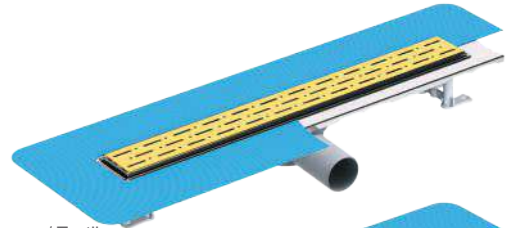

LEGAL

Code	Outlet	Size	
4043.0Y050G.033.1	Ø 50	33 cm	12
4043.0Y050G.040.1	Ø 50	40 cm	12
4043.0Y050G.050.1	Ø 50	50 cm	12
4043.0Y050G.060.1	Ø 50	60 cm	12
4043.0Y050G.080.1	Ø 50	80 cm	12

* Shower drain / Ø 50 Horizontal outlet / Stainless body / Adjustable height stainless frame / Odor blocking by water

* Душевой канал / Ø 50 боковой выход / Корпус Из Нержавеющей С регулировкой высоты / Нержавеющая решетка / Гидрозатвор / قنارة دش / هيكل مقاوم للصدأ / مع مخرج ٥٠ ملم / و شبكة مقاومة للصدأ / مع مانع الروائح الكريهة

4043.0A050G.033.1	Ø 50	33 cm	12
4043.0A050G.040.1	Ø 50	40 cm	12
4043.0A050G.050.1	Ø 50	50 cm	12
4043.0A050G.060.1	Ø 50	60 cm	12
4043.0A050G.080.1	Ø 50	80 cm	12

* Shower drain / Ø 50 vertical outlet / Stainless body Adjustable height stainless frame / Odor blocking by water

* Душевой канал / Ø 50 Нижний выход / Корпус Из Нержавеющей С регулировкой высоты / Нержавеющая решетка / Гидрозатвор

قنارة دش / هيكل مقاوم للصدأ / مع مخرج ٥٠ ملم / و شبكة مقاومة للصدأ / مع مانع الروائح الكريهة

LEGAL T.M.

Code	Outlet	Size	
4043.TY050G.033.1	Ø 50	33 cm	12
4043.TY050G.040.1	Ø 50	40 cm	12
4043.TY050G.050.1	Ø 50	50 cm	12
4043.TY050G.060.1	Ø 50	60 cm	12
4043.TY050G.080.1	Ø 50	80 cm	12

* Shower drain / Ø 50 Horizontal outlet / Stainless body / Adjustable height stainless frame / Textile membrane / Odor blocking by water

* Душевой канал / Ø 50 боковой выход / Корпус Из Нержавеющей / регулируемые по высоте сетки из нержавеющей стали / Текстиль Мембраны / Гидрозатвор

قنارة دش / هيكل مقاوم للصدأ / مع مخرج ٥٠ ملم / و شبكة مقاومة للصدأ / مع مانع الروائح الكريهة

4043.TA050G.033.1	Ø 50	33 cm	12
4043.TA050G.040.1	Ø 50	40 cm	12
4043.TA050G.050.1	Ø 50	50 cm	12
4043.TA050G.060.1	Ø 50	60 cm	12
4043.TA050G.080.1	Ø 50	80 cm	12