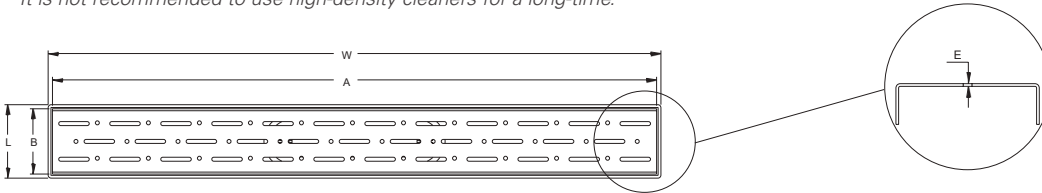

Details

DN 50 Horizontal and vertical outlet - compatible with PVC pipe connections, blocking odor by water (36mm). The flow rate is 32 liters/min. Resistant against external chemical effects, operating temperature is between -30°C and +75°C. The grid is made of 304 grade stainless steel.

Advantages

With its 304 grade stainless steel grid, it has a quality and stylish-looking. It can be easily applied at floor. With its odor blocking by water support, it prevents the bad smell coming from the installation. With its adjustable height legs, it can be adjusted depending on the screed concrete. High resistance against the organic and inorganic chemicals, resistant against most acidic and salty aqueous oxidation.

Areas of Usage

Common use of bathroom shower, hospital and hotel shower areas, locker-room shower areas etc.

Customized Production

Grid patterns can be chosen in gold, bronze or other optional colors in accordance with your desire.

Warning

It is not recommended to use high-density cleaners for a long-time.