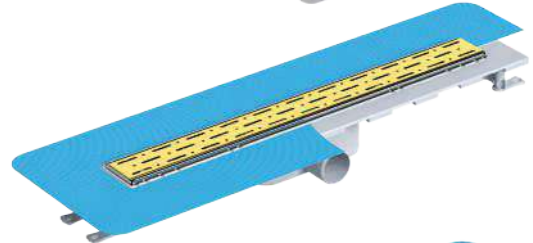

LINE GOLD

Code	Outlet	Size	
4033.0Y050G.033.1	Ø 50	33 cm	12
4033.0Y050G.040.1	Ø 50	40 cm	12
4033.0Y050G.050.1	Ø 50	50 cm	12
4033.0Y050G.060.1	Ø 50	60 cm	12
4033.0Y050G.080.1	Ø 50	80 cm	12

* Shower drain / Ø 50 horizontal outlet / Plastic body / Stainless grid / Odor blocking by water
* Душевой канал / Ø 50 боковой выход / Нержавеющая решетка и корпус / Гидрозатвор
قنّاءة دش / هيكل بلاستيكي / مع مخرج ٥٠ ملم / و شبكة مقاومه للصدأ / مع مانع الروائح الكريهة

4033.0A050G.033.1	Ø 50	33 cm	12
4033.0A050G.040.1	Ø 50	40 cm	12
4033.0A050G.050.1	Ø 50	50 cm	12
4033.0A050G.060.1	Ø 50	60 cm	12
4033.0A050G.080.1	Ø 50	80 cm	12

* Shower drain / Ø 50 vertical outlet / Plastic body / Stainless grid / Odor blocking by water
* Душевой канал / Ø 50 нижний выход / Нержавеющая решетка и корпус / Гидрозатвор
قنّاءة دش / هيكل بلاستيكي / مع مخرج ٥٠ ملم / و شبكة مقاومه للصدأ / مع مانع الروائح الكريهة

LINE T.M. GOLD

Code	Outlet	Size	
4033.TY050G.033.1	Ø 50	33 cm	12
4033.TY050G.040.1	Ø 50	40 cm	12
4033.TY050G.050.1	Ø 50	50 cm	12
4033.TY050G.060.1	Ø 50	60 cm	12
4033.TY050G.080.1	Ø 50	80 cm	12

* Shower drain / Ø 50 Horizontal outlet / Plastic body / Adjustable height stainless frame / Textile membrane / Odor blocking by water

* Душевой канал / Ø 50 боковой выход / пластиковое тело / С регулировкой высоты / Нержавеющая решетка / Текстиль Мембраны / Гидрозатвор

قنّاءة دش / هيكل بلاستيكي / مع مخرج ٥٠ ملم / و شبكة مقاومه للصدأ / مع مانع الروائح الكريهة

4033.TA050G.033.1	Ø 50	33 cm	12
4033.TA050G.040.1	Ø 50	40 cm	12
4033.TA050G.050.1	Ø 50	50 cm	12
4033.TA050G.060.1	Ø 50	60 cm	12
4033.TA050G.080.1	Ø 50	80 cm	12

* Shower drain / Ø 50 vertical outlet / Plastic body / Adjustable height stainless frame / Textile membrane / Odor blocking by water