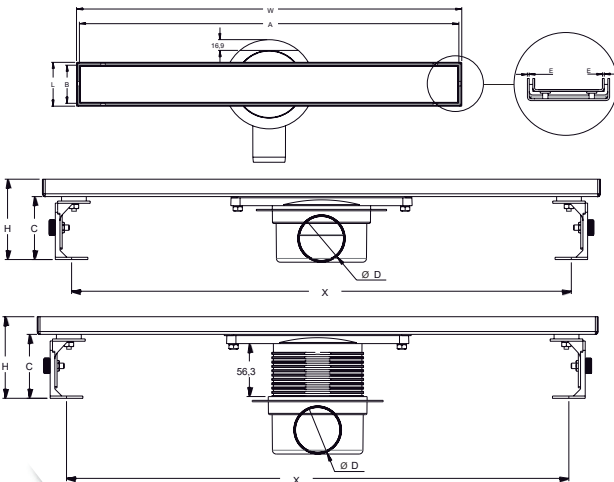

Code	W	L	H	Ø D	A	B	C	X	E
4014.00360K.033.1	330	72	88	49.5	316	58	68	285	1
4014.00360K.040.1	400	72	88	49.5	388	58	68	335	1
4014.00360K.050.1	500	72	88	49.5	487	58	68	435	1
4014.00360K.060.1	600	72	88	49.5	589	58	68	556	1
4014.00360K.080.1	785	72	88	49.5	773	58	68	737	1

Code	W	L	H	Ø D	A	B	C	X	E
4014.0Y360K.033.1	330	72	154	49.5	316	58	68	285	1
4014.0Y360K.040.1	400	72	154	49.5	388	58	68	335	1
4014.0Y360K.050.1	500	72	154	49.5	487	58	68	435	1
4014.0Y360K.060.1	600	72	154	49.5	589	58	68	556	1
4014.0Y360K.080.1	785	72	154	49.5	773	58	68	737	1