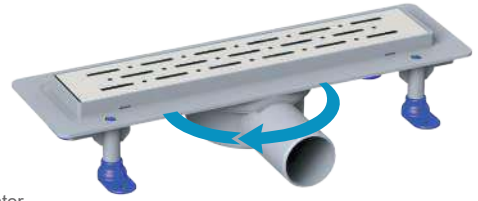

4023.0A050K.033.1	Ø 50	33 cm	12
4023.0A050K.040.1	Ø 50	40 cm	12
4023.0A050K.050.1	Ø 50	50 cm	12
4023.0A050K.060.1	Ø 50	60 cm	12
4023.0A050K.080.1	Ø 50	80 cm	12

* Shower drain / Ø 50 vertical outlet / Plastic body / Stainless grid / Odor blocking by water

* Душевой канал / Ø 50 Нижний выход / пластичное тело / Нержавеющая решетка / Гидрозатвор / قنارة دش / ٥٠٠ بمصرف سفلي / جسم بلاستيكي / شبكة مقاوم للصدأ / حابس رائحة المياه

LINE T.M.

Code	Outlet	Size	
4023.TY050K.033.1	Ø 50	33 cm	12
4023.TY050K.040.1	Ø 50	40 cm	12
4023.TY050K.050.1	Ø 50	50 cm	12
4023.TY050K.060.1	Ø 50	60 cm	12
4023.TY050K.080.1	Ø 50	80 cm	12

* Shower drain / Ø 50 Horizontal outlet / Plastic body / Stainless grid Textile membrane / Odor blocking by water

* Душевой канал / Ø 50 боковой выход / пластичное тело / Нержавеющая решетка / Текстиль Мембраны / Гидрозатвор / قنارة دش / مصرف جانبي / هيكل بلاستيكي / نسيج شبكة مقاومة للصدأ / حابس رائحة المياه

4023.TA050K.033.1	Ø 50	33 cm	12
4023.TA050K.040.1	Ø 50	40 cm	12
4023.TA050K.050.1	Ø 50	50 cm	12
4023.TA050K.060.1	Ø 50	60 cm	12
4023.TA050K.080.1	Ø 50	80 cm	12

* Shower drain / Ø 50 vertical outlet / Plastic body / Stainless grid Textile membrane / Odor blocking by water

* Душевой канал / Ø 50 Нижний выход / пластичное тело / Нержавеющая решетка / Текстиль Мембраны / Гидрозатвор / قنارة دش / بمصرف سفلي / هيكل بلاستيكي / نسيج شبكة مقاومة للصدأ / حابس رائحة المياه

HM-31360