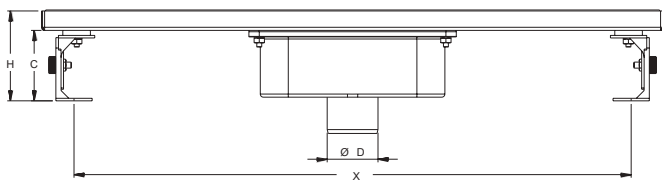

Details

DN 50 Horizontal and vertical outlet - compatible with PVC pipe connections, blocking odor by water (36mm). The flow rate is 32 liters/min. Resistant against external chemical effects, operating temperature is between -30°C and +75°C. The grid is made of 304 grade stainless steel.

Advantages

With its 304 grade stainless steel grid, it has a quality and stylish-looking. It can be easily applied at floor. With its odor blocking by water support, it prevents the bad smell coming from the installation. With its adjustable height legs, it can be adjusted depending on the screed concrete. High resistance against the organic and inorganic chemicals, resistant against most acidic and salty aqueous oxidation.

Areas of Usage

Common use of bathroom shower, hospital and hotel shower areas, locker-room shower areas etc.

Customized Production

Grid patterns can be chosen in gold, bronze or other optional colors in accordance with your desire.

Warning

It is not recommended to use high-density cleaners for a long-time.